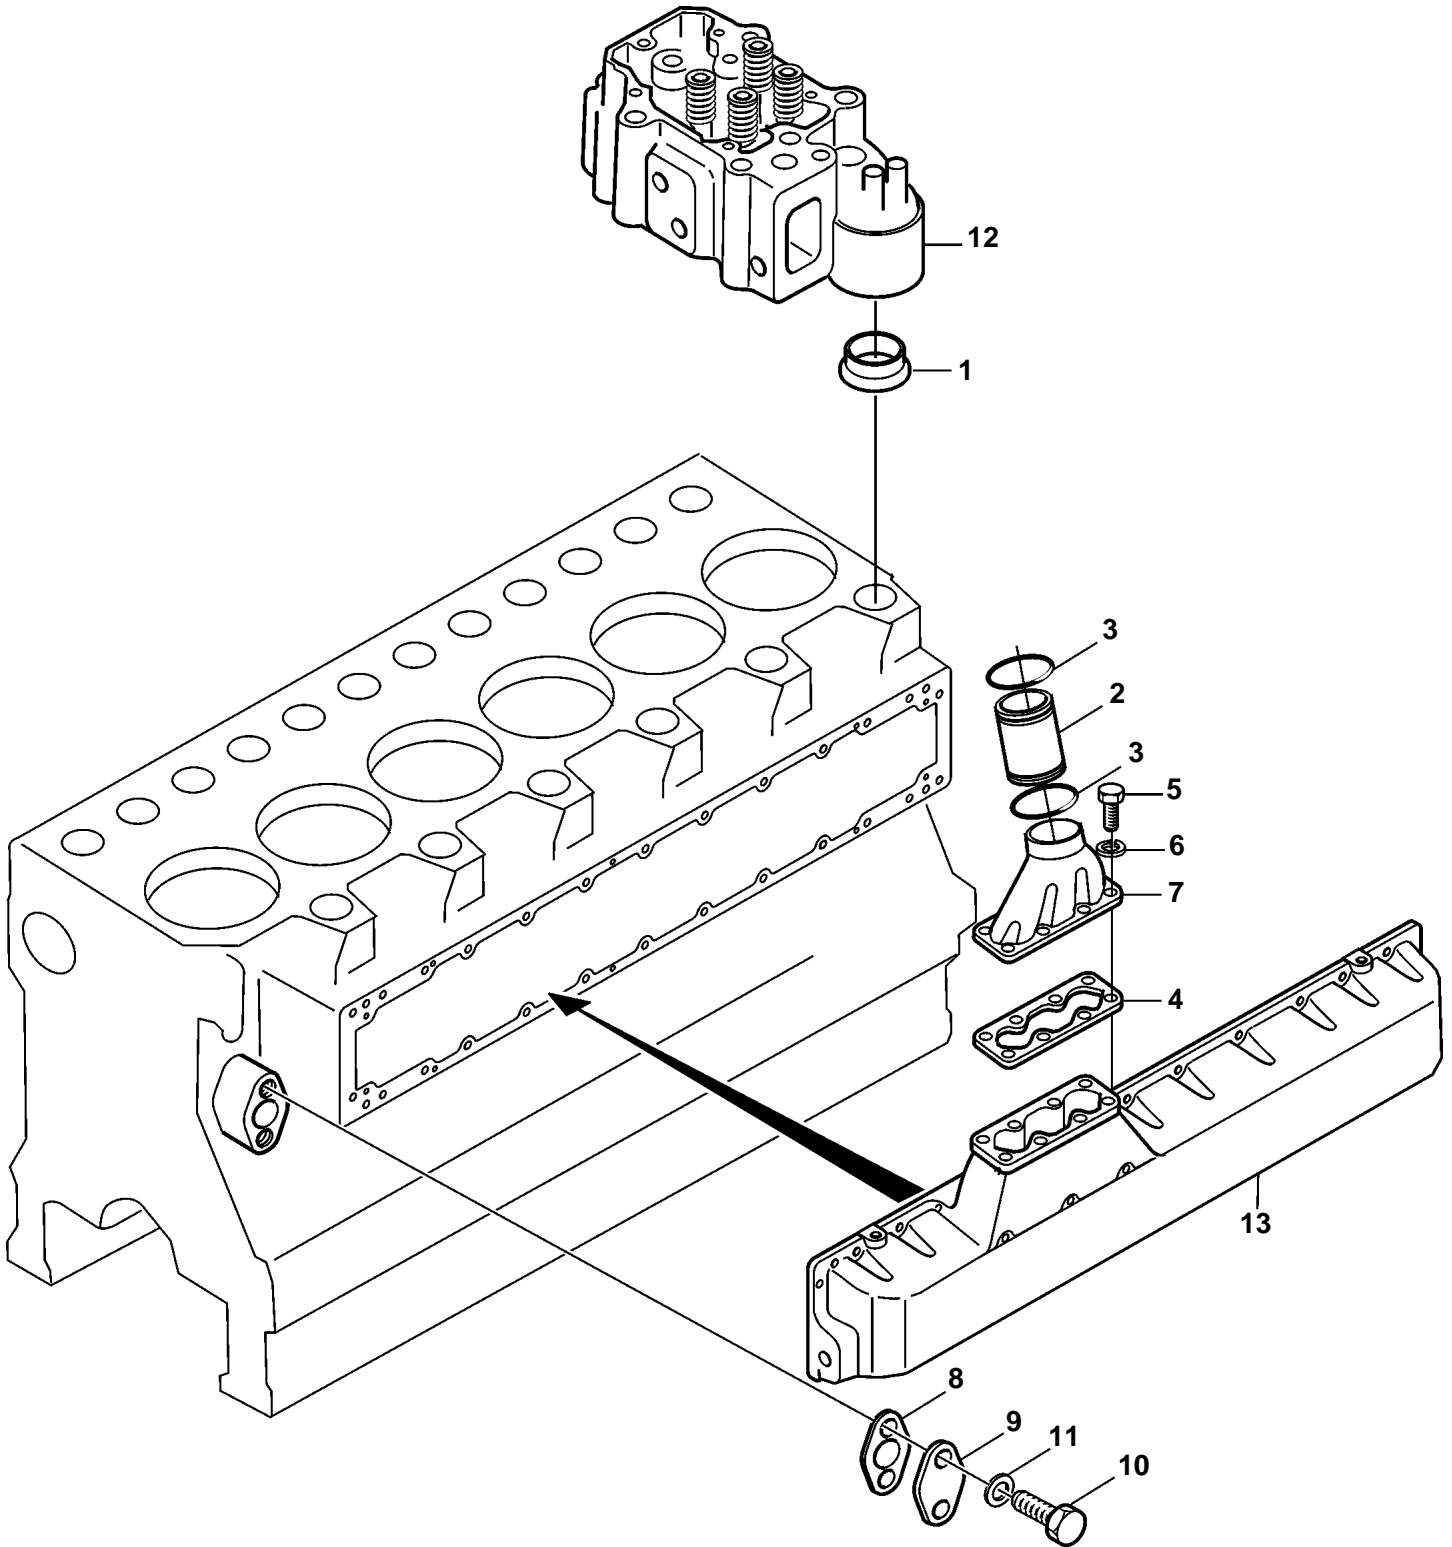

D25A-MT AUX, D25A-MS AUX, D30A-MT AUX, D30A-MS AUX

22057

D25A-MT AUX, D25A-MS AUX, D30A-MT AUX, D30A-MS AUX

REF	PART NO.	QTY	DESCRIPTION	SEE SEC.
1	3831814	6	Gasket	
2	3831817	1	Connector	
3	3831677	2	O-ring	
4	3835127	1	Gasket	
5	3832044	8	Screw	
6	3832233	8	Spring washer	
7	3833448	1	Inlet pipe	
8	3835126	1	Gasket	
9	3831665	1	Cover	
10	3832058	12	Screw	
11	3832245	12	Spring washer	
12		6	Cylinder head	5895
13		1	• Intercooler	4849